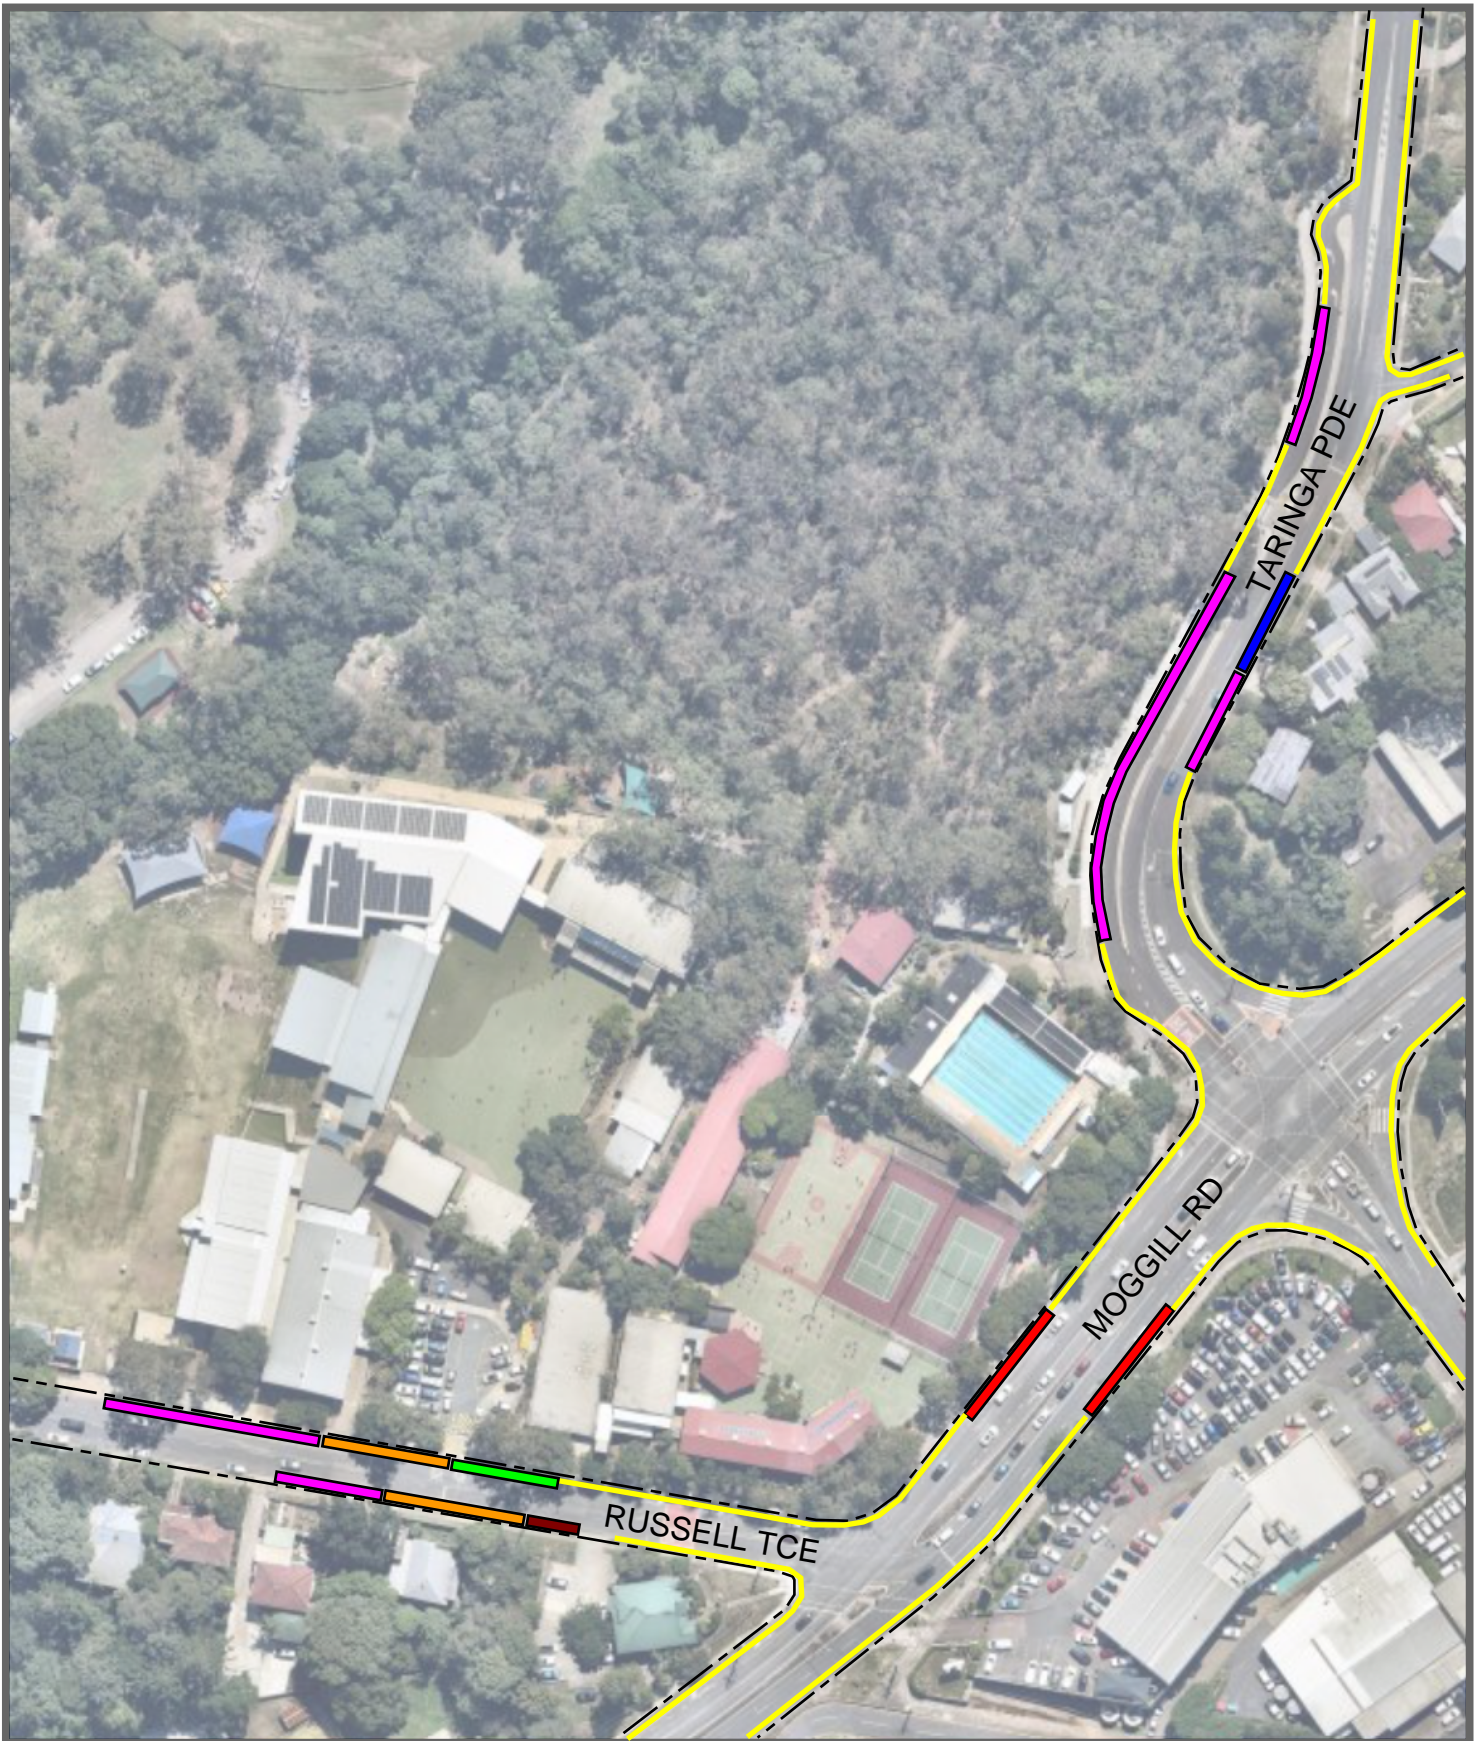

INDOOROOPILLY STATE SCHOOL

-  NO STOPPING 7-9AM 2-4PM SCHOOL DAYS, 1/4P 9AM-2PM SCHOOL DAYS
-  NO STOPPING 7-9AM 2-4PM SCHOOL DAYS
-  NO STOPPING 8AM-4PM SCHOOL DAYS
-  LOADING ZONE PASSENGERS 2 MINUTES MAX 7-9AM 2-4PM SCHOOL DAYS
-  BUS ZONE 7-9AM SCHOOL DAYS
-  BUS ZONE
-  YELLOW NO STOPPING LINE